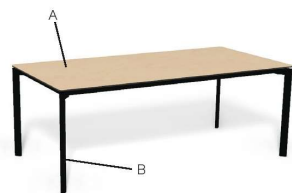

T0200 (PM MOSAIC -EXT)		Furnier			
Tisch mit Metallgestell		A	Mosaik Eiche		Mosaik Nuss
		Metall			
B		90x160 cm	1.816,-		2.021,-
		90x180 cm	1.868,-		2.074,-
		100x180 cm	1.921,-		2.124,-
		100x200 cm	1.997,-		2.200,-
		100x220 cm	1.999,-		2.303,-
		100x240 cm	1.999,-		2.432,-
		100x260 cm	2.329,-		2.535,-