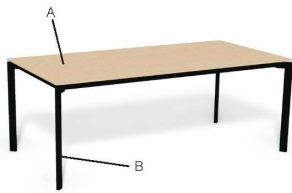

Interliving Esszimmer Serie 5110

T0100 (PM MASSIV -EXT)		Massivholz				
Tisch mit Metallgestell		A	P	E	W*	N
		Metall				
B		90x160 cm	1.381,-	1.715,-	1.715,-	2.688,-
		90x180 cm	1.433,-	1.765,-	1.765,-	2.790,-
		100x180 cm	1.486,-	1.816,-	1.816,-	2.893,-
		100x200 cm	1.560,-	1.894,-	1.894,-	3.046,-
		100x220 cm	1.663,-	1.997,-	1.997,-	3.249,-
		100x240 cm	1.792,-	2.150,-	2.150,-	3.586,-
		100x260 cm	1.894,-	2.251,-	2.251,-	3.791,-